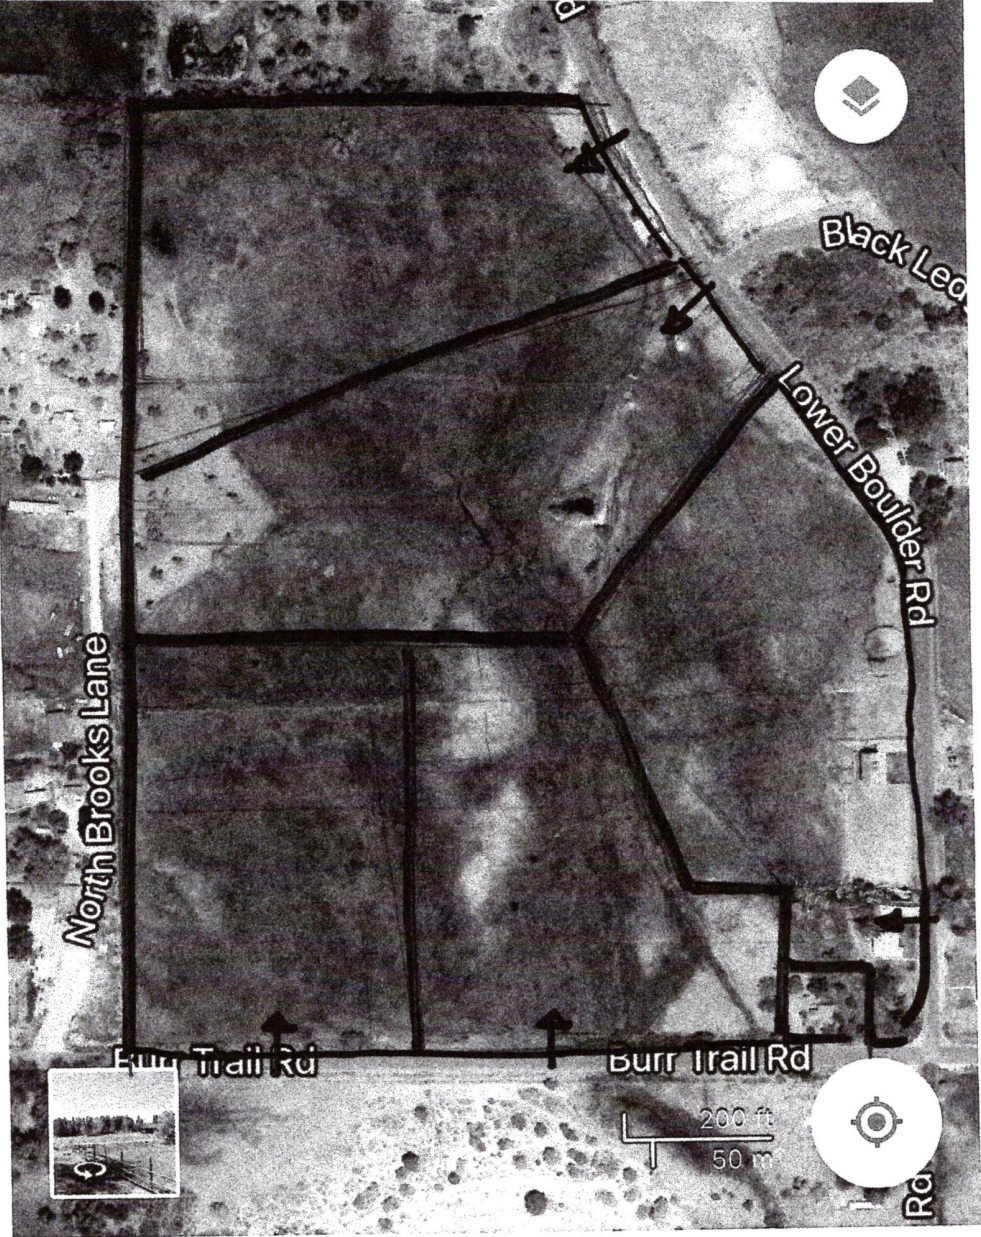

VICINITY MAP

BURR TRAIL MEADOWS

(CHRISTINA WHITE PROPERTY)

BASE MAP SCALE 1" = 150' ±

**SURROUNDING LOTS & LAND USE**

MEADOW ROAD 50' R.O.W.

SCALE 1" = 20'

TYPICAL LOT SHOWING BUILDING & PARKING ENVELOPE

# 5 ACRE LOT ALTERNATIVE

**Boulder** NO ROADS OR INFRASTRUCTURE  
 Utah 84716