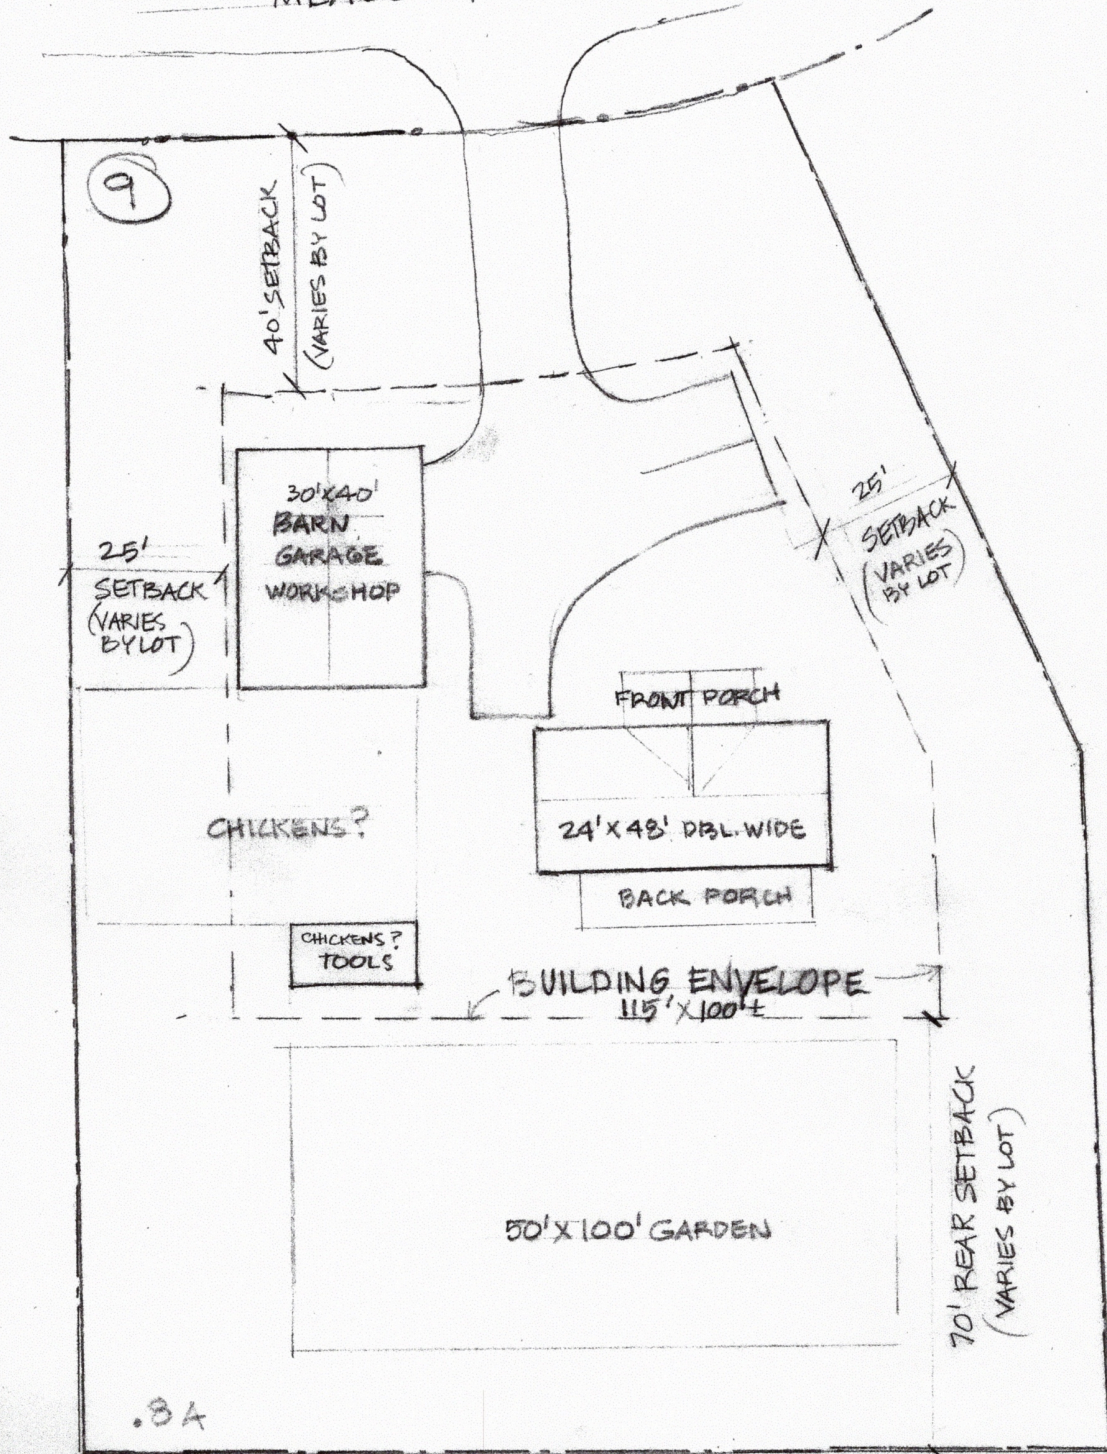

VICINITY MAP

BURR TRAIL MEADOWS

(CHRISTINA WHITE PROPERTY)

BASE MAP SCALE 1" = 150' ±

**SURROUNDING LOTS & LAND USE**

MEADOW ROAD 50' R.O.W.

SCALE 1" = 20'

TYPICAL LOT SHOWING BUILDING & PARKING ENVELOPE

# 5 ACRE LOT ALTERNATIVE

**Boulder** NO ROADS OR INFRASTRUCTURE  
 Utah 84716