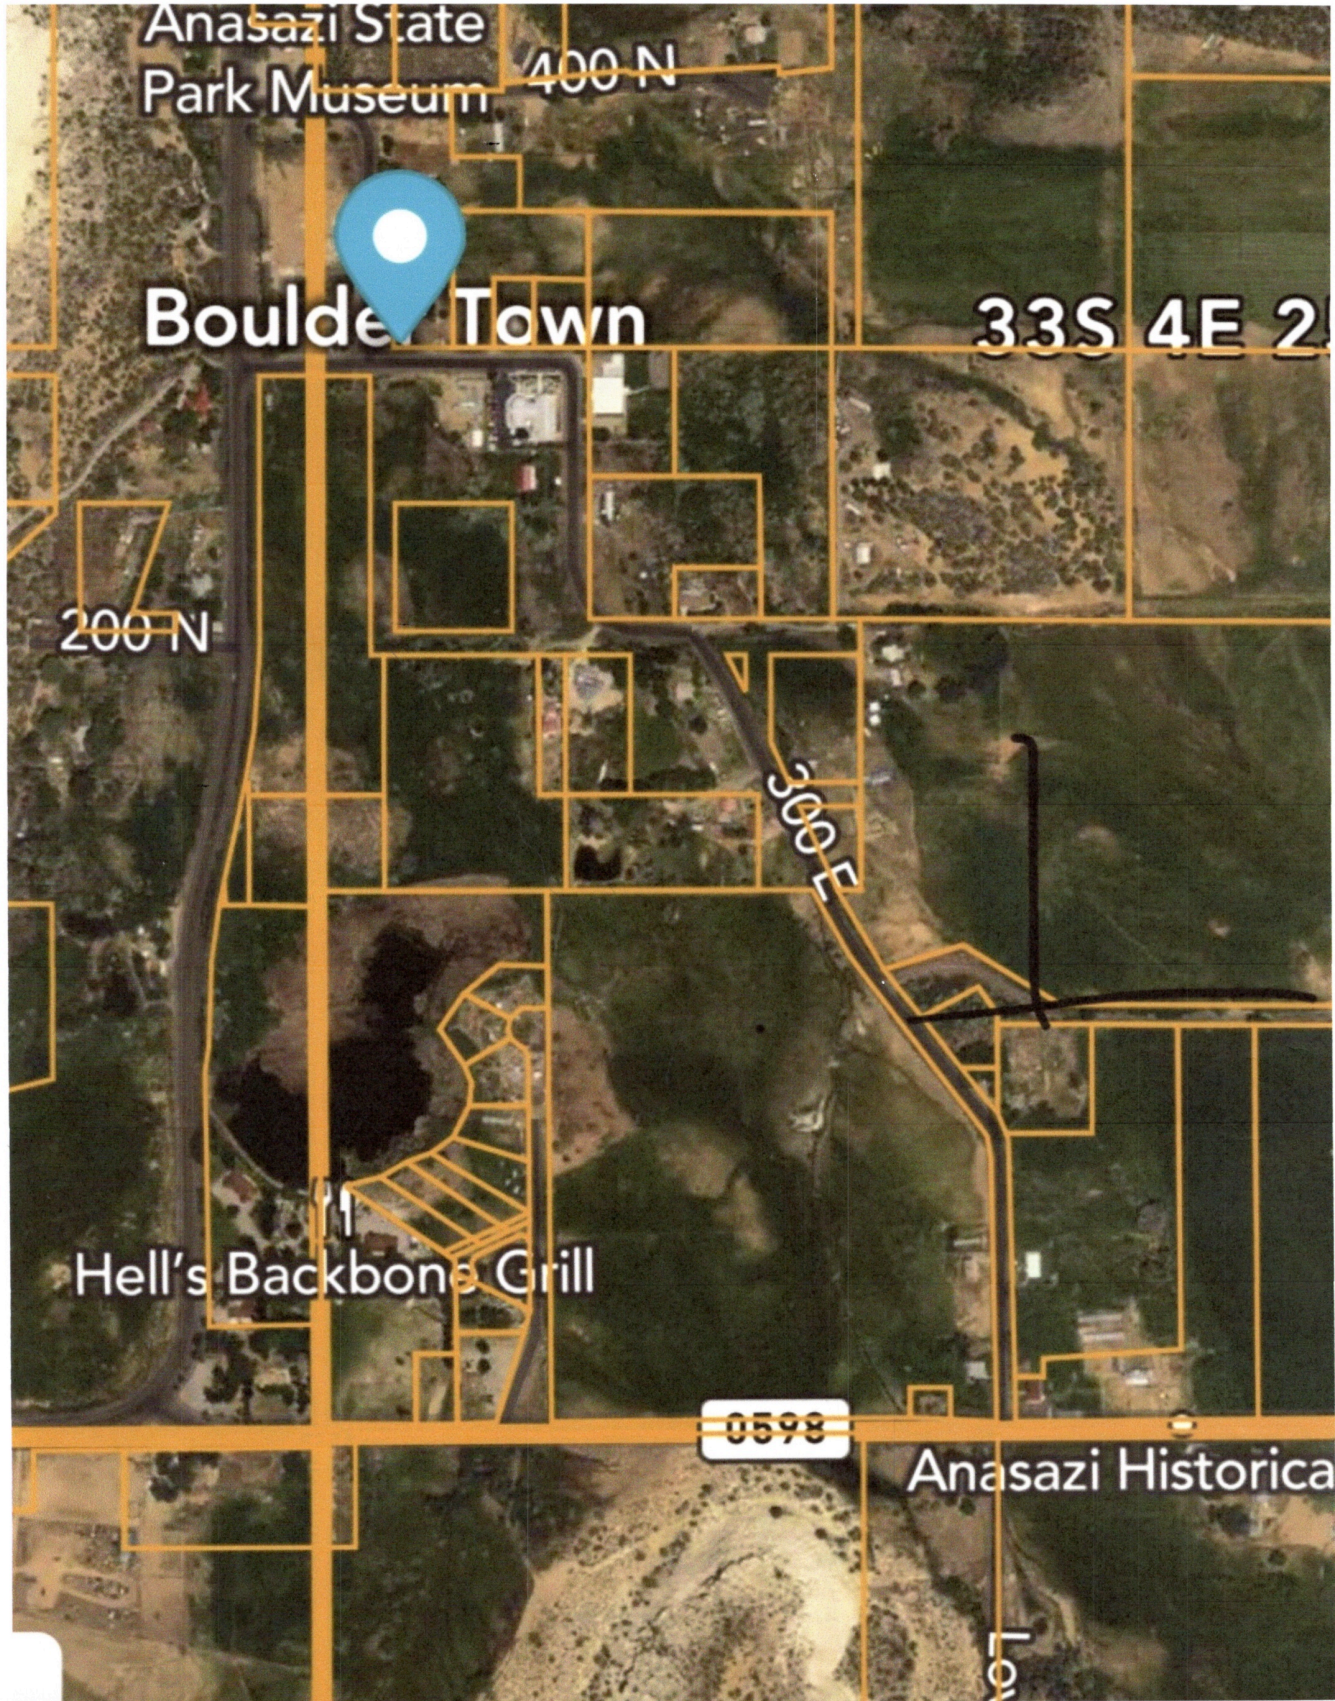

VICINITY MAP

BURR TRAIL MEADOWS

(CHRISTINA WHITE PROPERTY)

BASE MAP SCALE 1" = 150' ±

**SURROUNDING LOTS & LAND USE**

MEADOW ROAD 50' R.O.W.

SCALE 1" = 20'

TYPICAL LOT SHOWING BUILDING & PARKING ENVELOPE

# 5 ACRE LOT ALTERNATIVE

**Boulder** NO ROADS OR INFRASTRUCTURE  
 Utah 84716