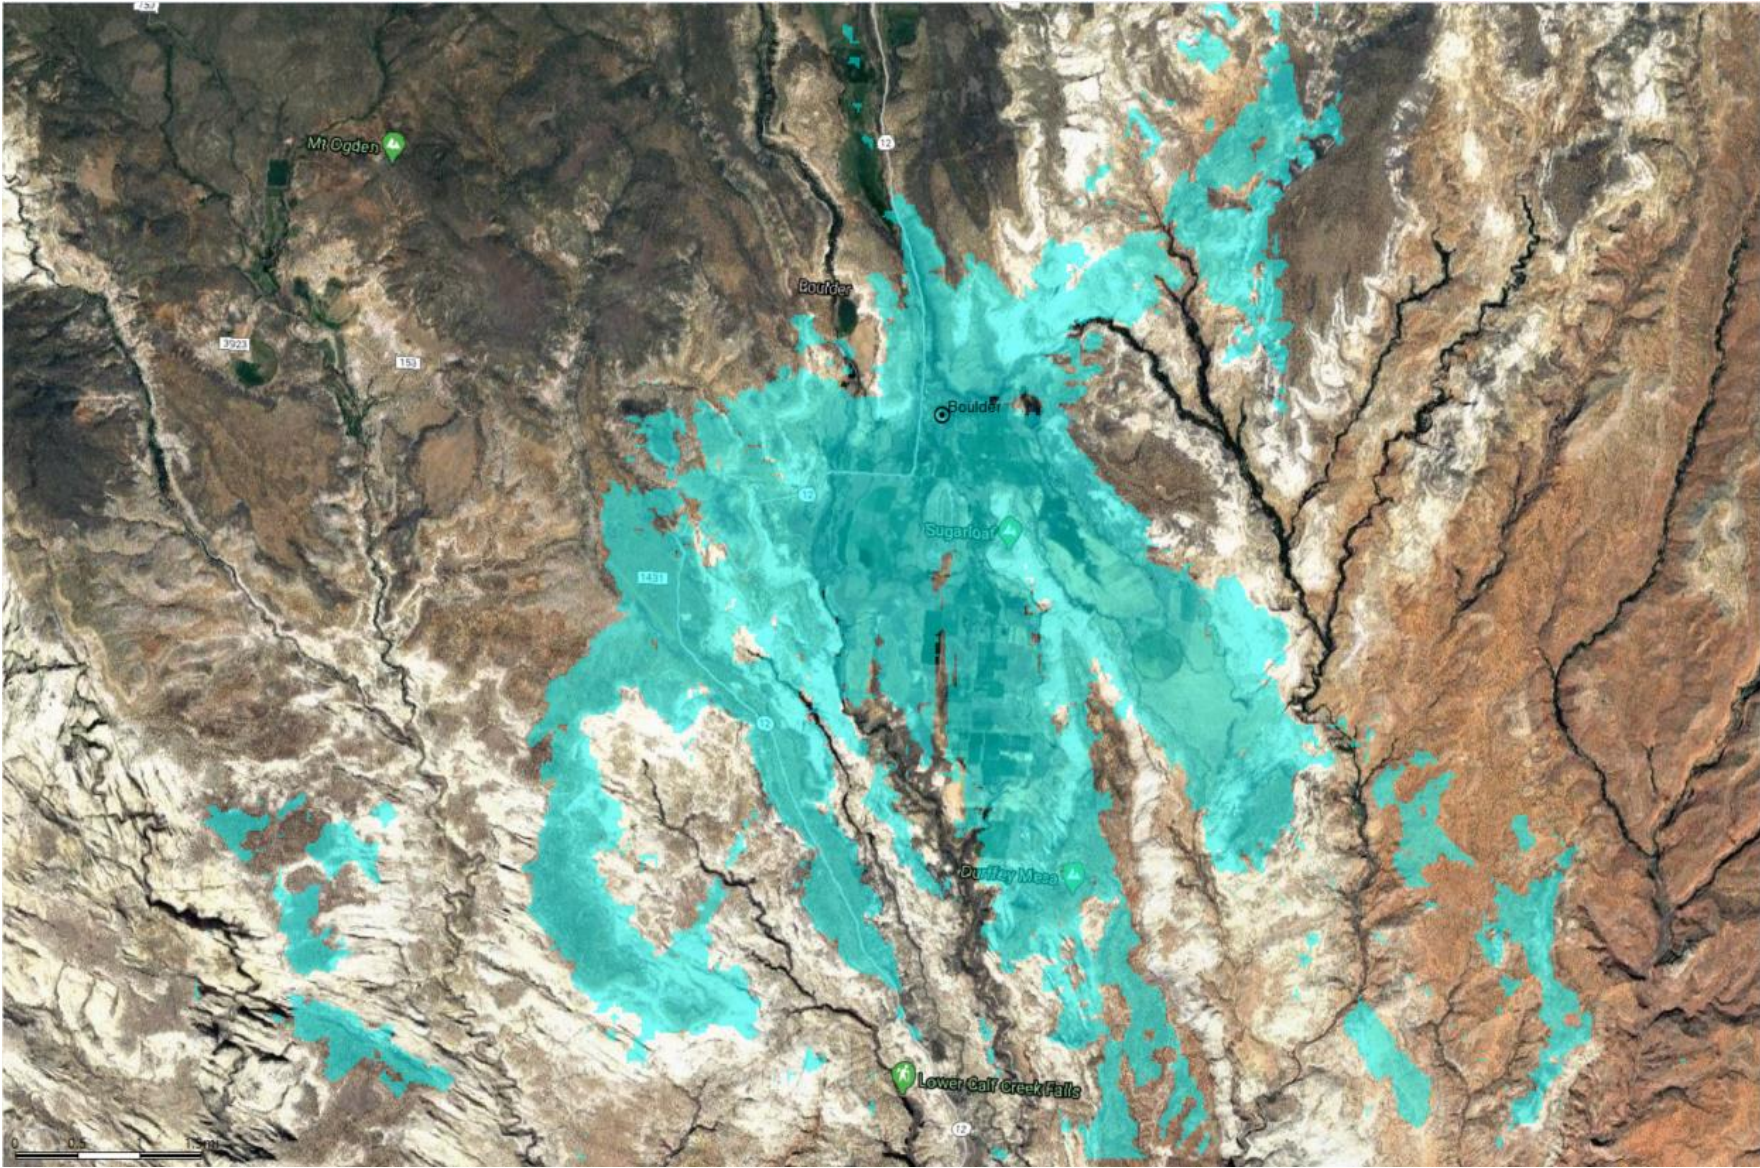

Boulder, UT  
Existing Coverage  
Commnet Wireless- 30ft Antenna Height  
5/27/2020

**Boulder, UT**

**Proposed Coverage**

**Commnet Wireless- 50ft Antenna Height, 55ft Tower Height**

**5/27/2020**