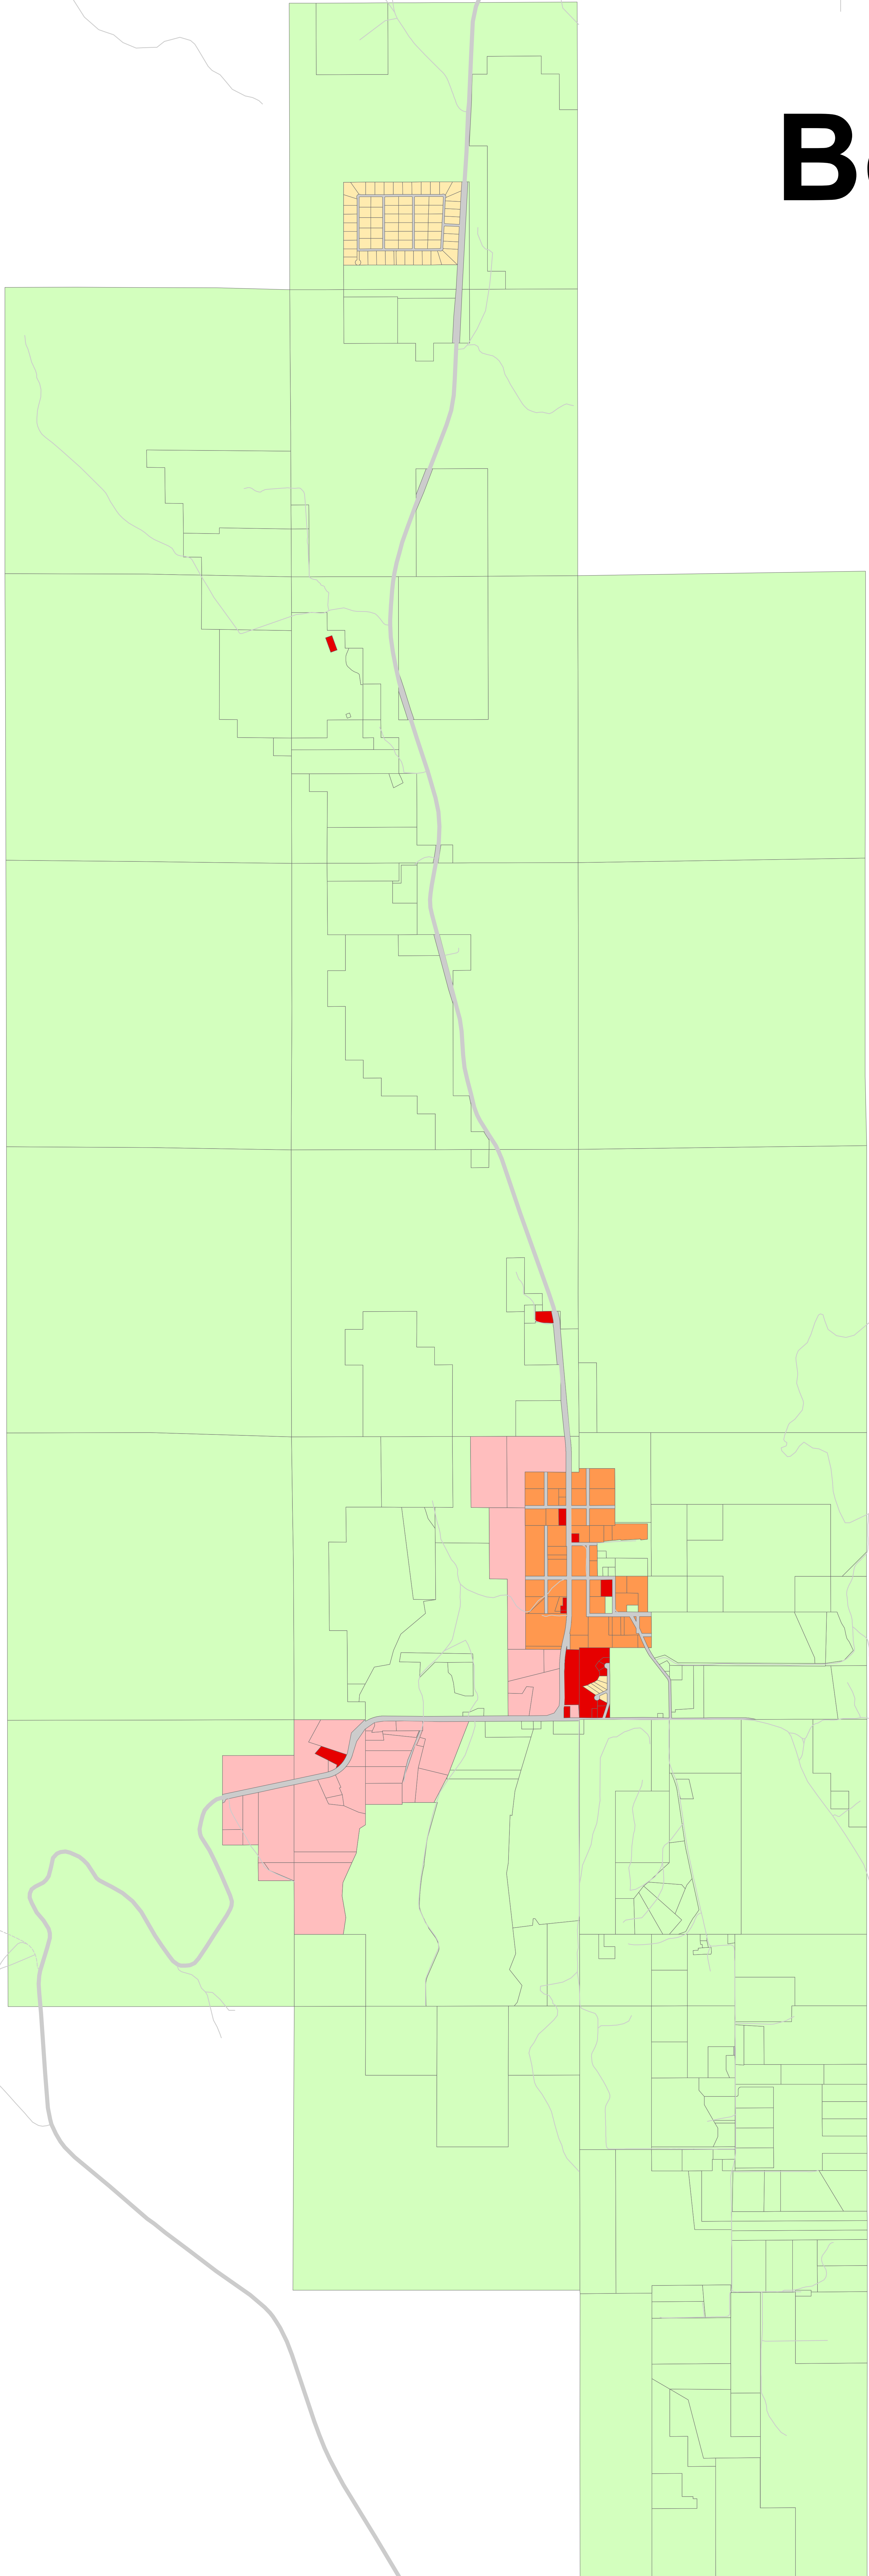

Boulder Town Zoning Map

Zoning Districts

-  C - Commercial
-  GMU - Greenbelt/Multiple Use
-  HDR - High Density Residential
-  LDR - Low Density Residential
-  MDR - Medium Density Residential